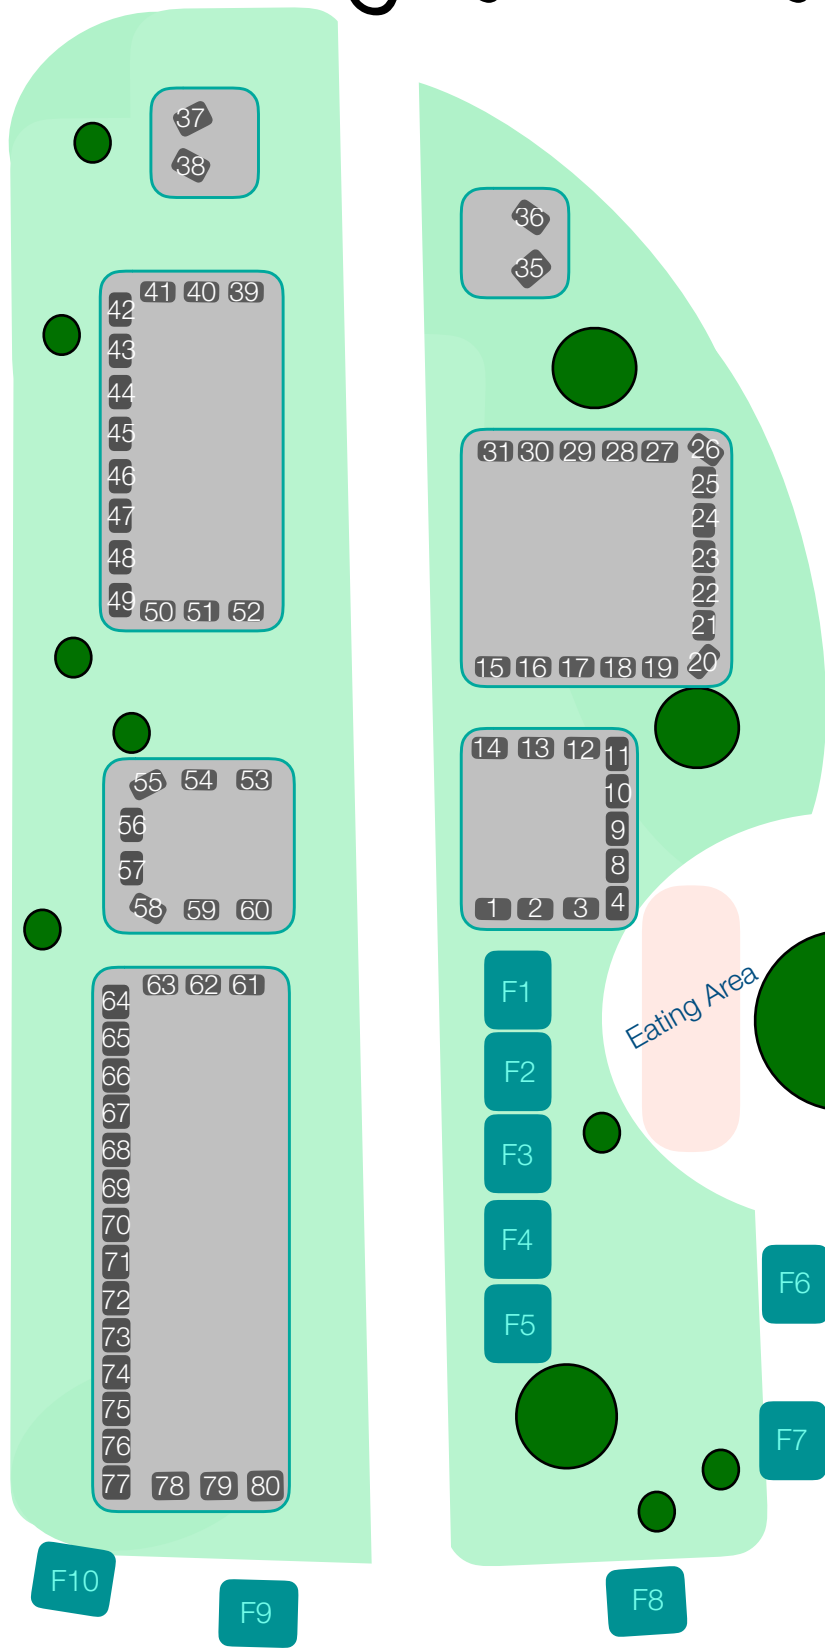

Welina Mānoa: And the Adventure Begins...

Legacy Pathway

- 45 - Hawai'iuniākeā School of Hawaiian Knowledge | Kamakakūokalani | Kawaihuelani
- 46 - Hawai'iuniākeā School of Hawaiian Knowledge | Kānewai Lo'i
- 47 - Hawai'iuniākeā School of Hawaiian Knowledge | Native Hawaiian Student Services
- 48 - History Department
- 49 - Honors Program 50 - HOSA at UH Mānoa
- 51 - iMua Labs | The iMua Society at UH
- 52 - Institute for Astronomy (IfA)
- 53 - JABSOM | MD Program
- 54 - JABSOM | Medical Technology
- 55 - Kim's Taekwon Do at UHM
- 56 - KOKUA Program
- 57 - Learning Assistance Center
- 58 - LGBTQ+ Center
- 59 - Life Savers Club
- 60 - Mālama Project
- 61 - Mānoa Alcohol Project & Healthier Campus Initiative
- 62 - Mānoa Bookstore
- 63 - Mānoa Career Center
- 64 - Mānoa Dining Services
- 65 - Mānoa International Exchange (MIX)
- 66 - National Student Exchange
- 67 - Office of Judicial Affairs
- 68 - Office of Title IX
- 69 - Office of Veteran Student Services
- 70 - Online Learning Academy
- 71 - Outreach College | International Programs
- 72 - Outreach College | Summer Sessions
- 73 - Pacific Asian Center for Entrepreneurship
- 74 - Powerlifting Club
- 75 - Pre-Health/Pre-Law Advising Center
- 76 - Psi Sigma: The Psychology Connection
- 77 - School of Architecture
- 78 - School of Nursing & Dental Hygiene | Dental Hygiene
- 79 - School of Nursing & Dental Hygiene | Nursing
- 80 - School of Ocean & Earth Science & Technology (SOEST)

- Food Vendors:
- F1 - Panda Express
 - F2 - Holoholo
 - F3 - Le Crepe
 - F4 - India Cafe
 - F5 - Dunkin Donuts
 - F6 - Peace Cafe
 - F7 - Punchbowl Cafe
 - F8 - Da Spot
 - F9 - Sistah Truck
 - F10 - Hot Tacos

Dole Street