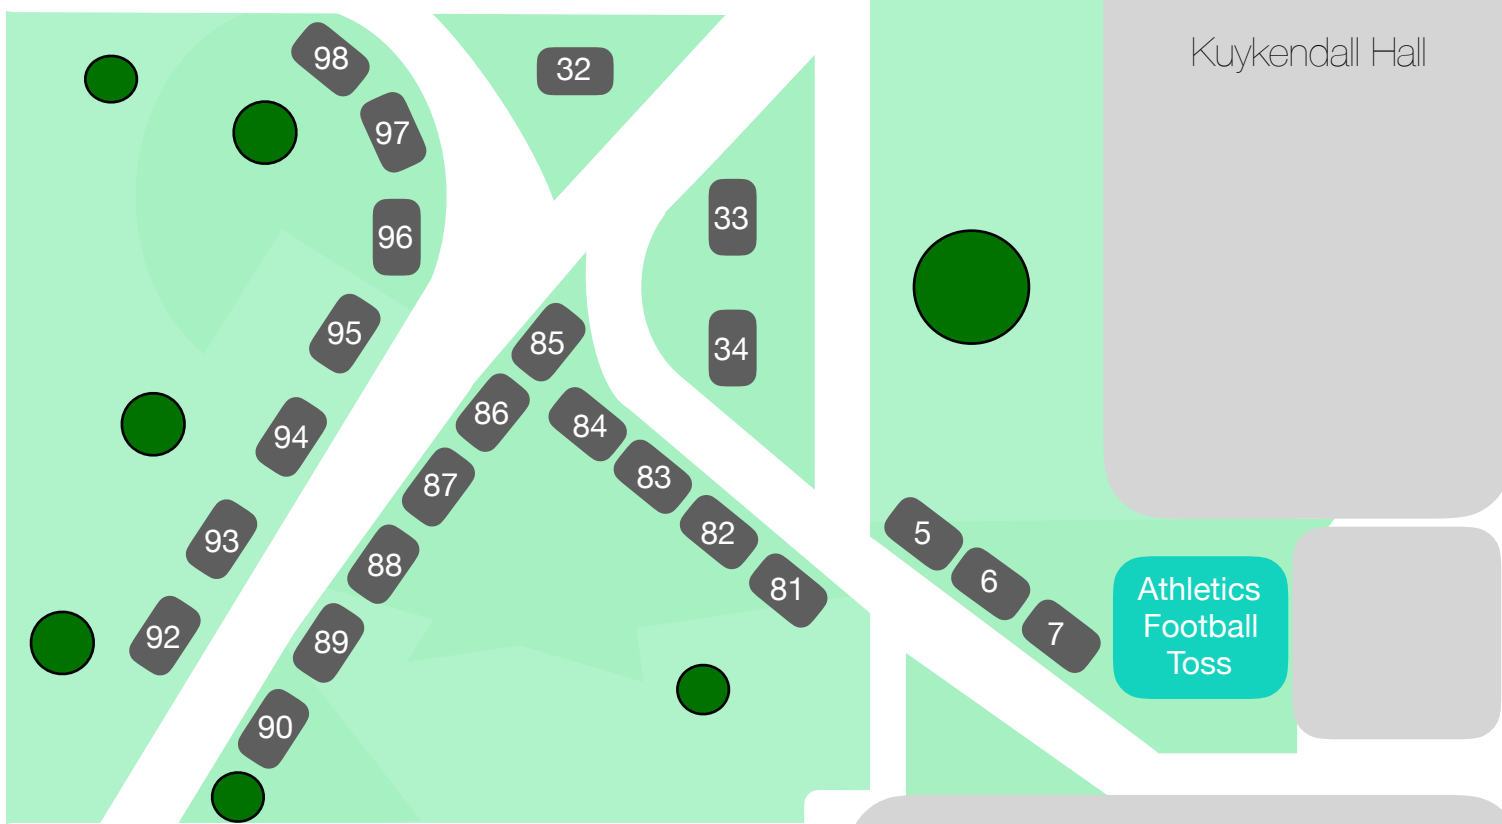

Welina Mānoa: And the Adventure Begins...

Kuykendall Lawn

Correa Road

Bike and Moped Parking

Kuykendall Hall

Correa Road

105
Welina Mānoa
Information Table

F15

Krauss Annex 7

- 5 - Athletics Department
- 6 - Athletics Department | Mānoa Maniacs
- 7 - Athletics Department | Ka Leo o Hawai'i
- 32 - Enrollment Management | Admissions
- 33 - Enrollment Management | Financial Aid Services
- 34 - Enrollment Management | Office of the Registrar
- 81 - School of Social Work Department
- 82 - School of Social Work | Center on Aging
- 83 - School of Social Work | Public Health Studies
- 84 - School of Travel Industry Management