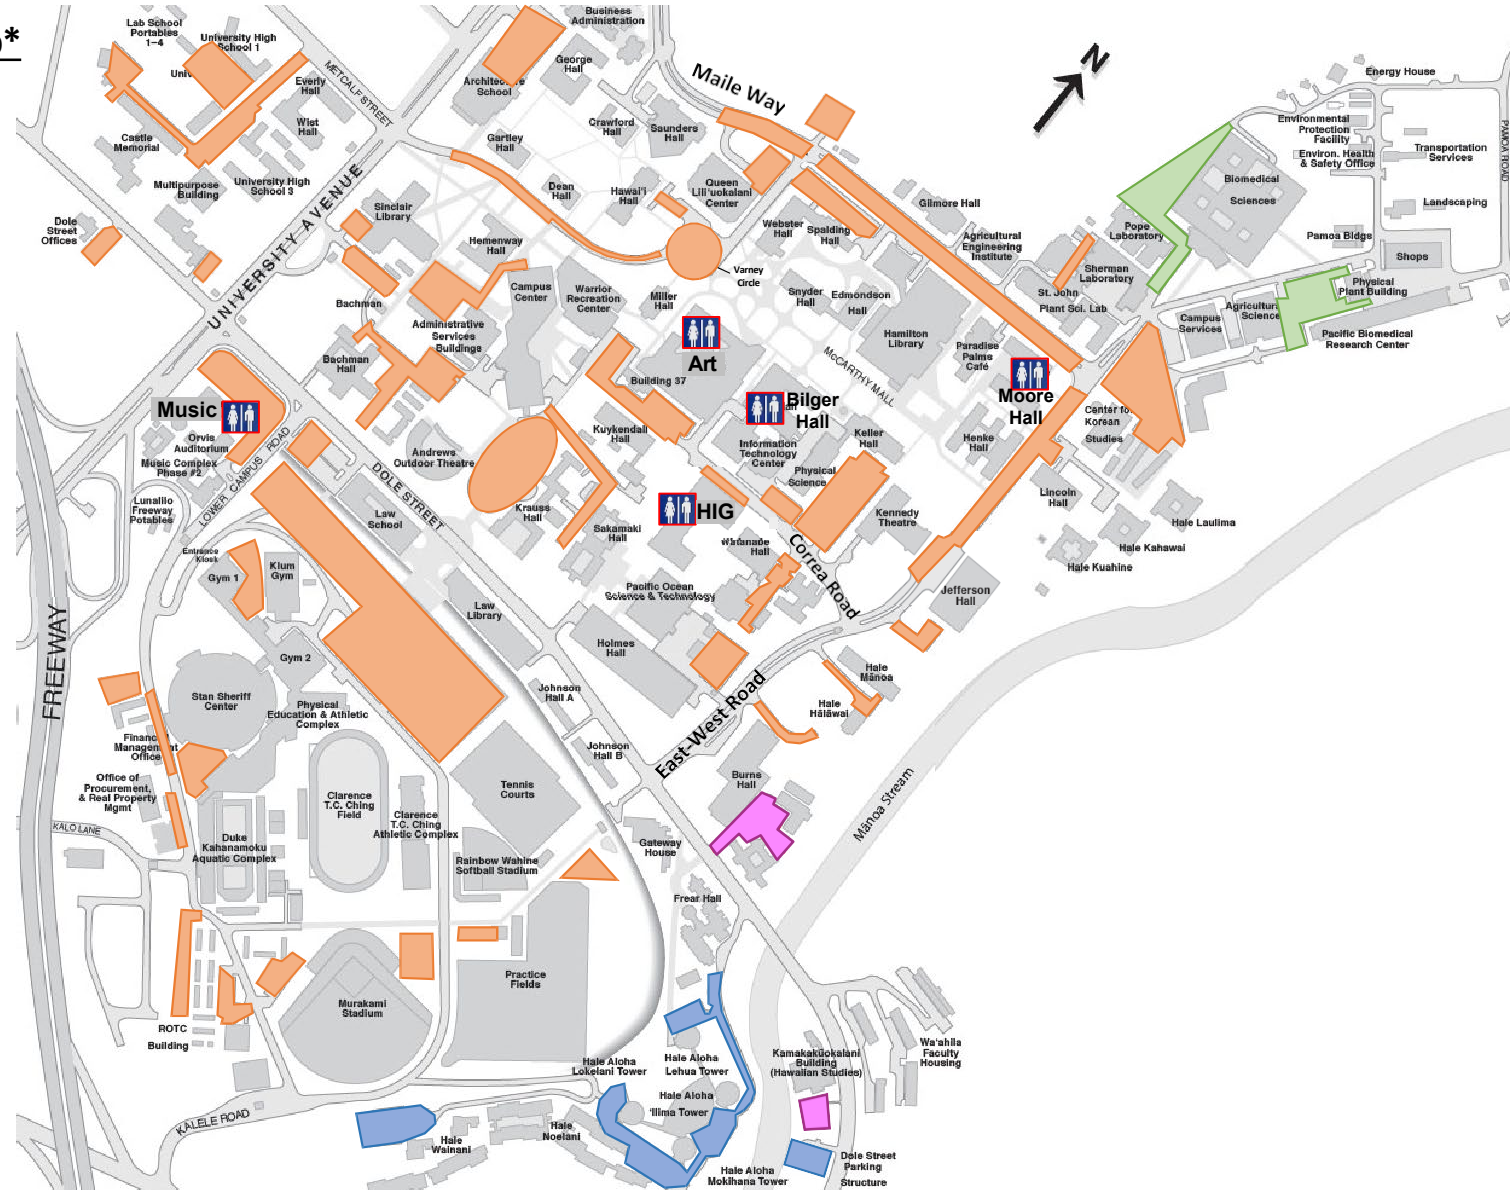

Football Spring Game Parking Map*

Parking for Existing Permit Holders

Parking reserved for football (all white and green stalls)

Parking for Student Residents with Zone 20 permits (relocated from structure)

No change on game days

Available restrooms (1st Fl)

*We have also been working directly with several departments to accommodate their particular parking needs on a case-by-case basis. If you believe you have parking requirements that conflict with the parking plans stated above, please contact ftblpkg@hawaii.edu