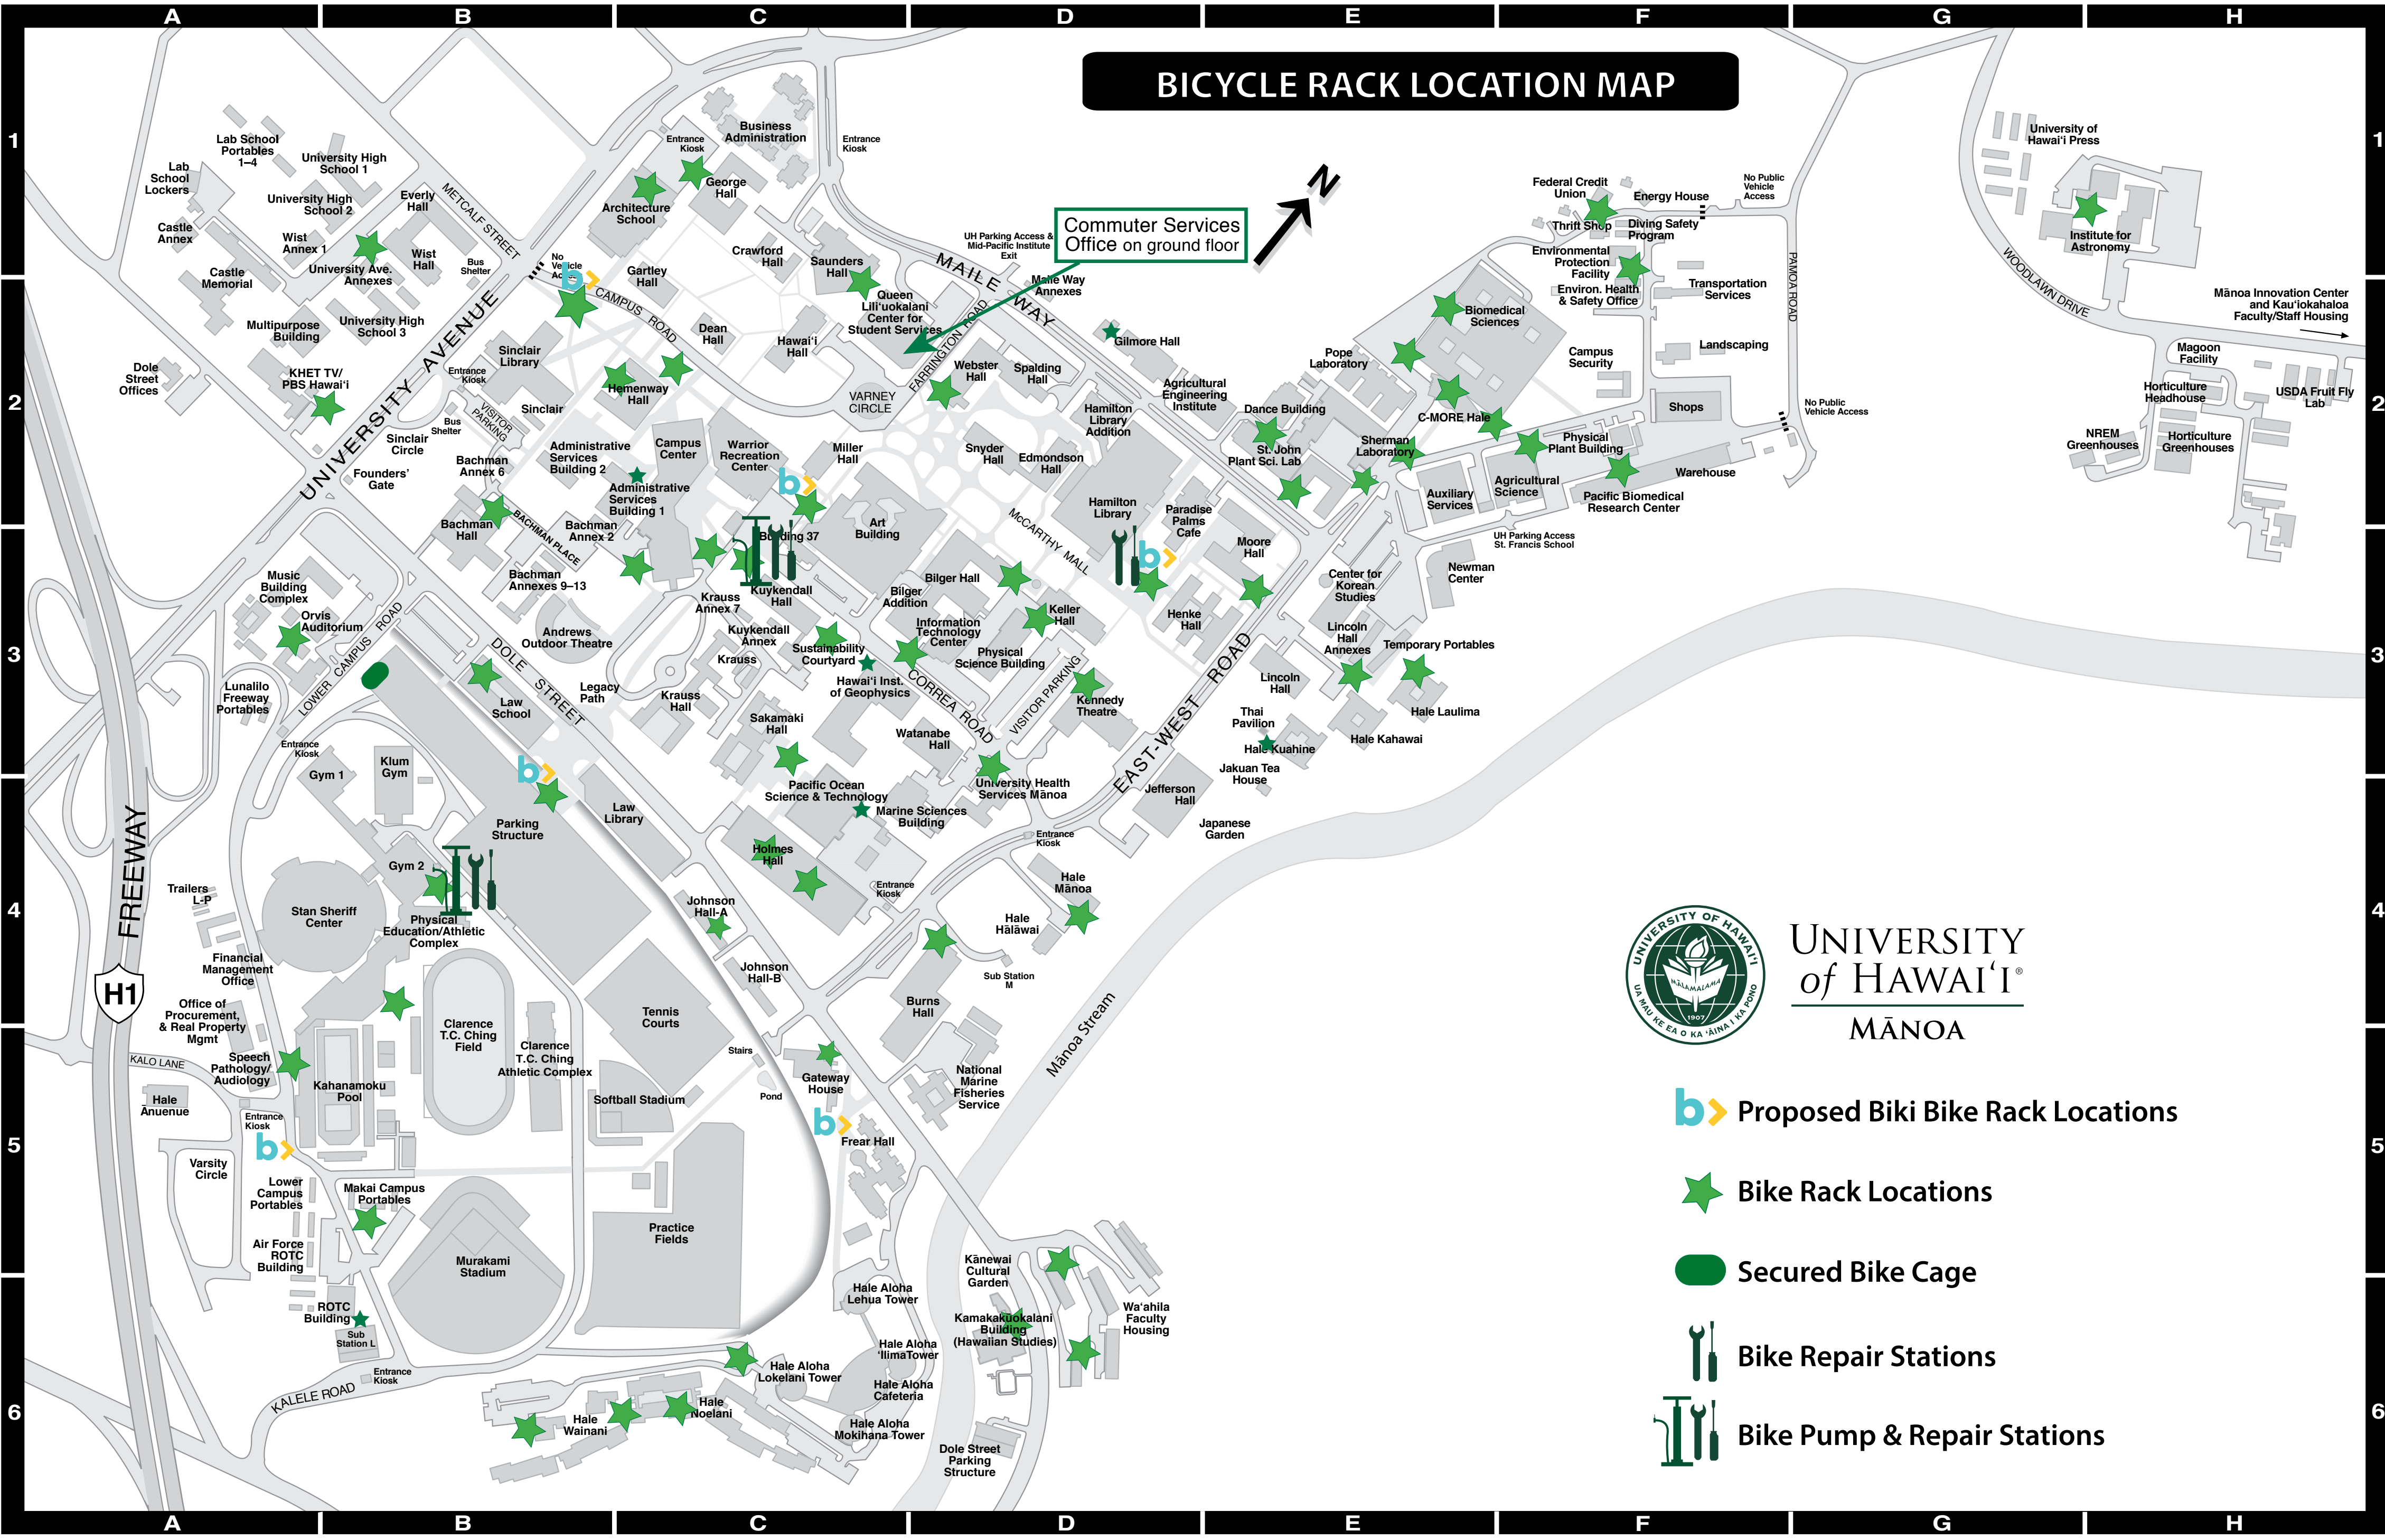

BICYCLE RACK LOCATION MAP

UNIVERSITY
of HAWAII®
MĀNOA

b Proposed Biki Bike Rack Locations

★ Bike Rack Locations

● Secured Bike Cage

🔧 Bike Repair Stations

🔧🚰 Bike Pump & Repair Stations