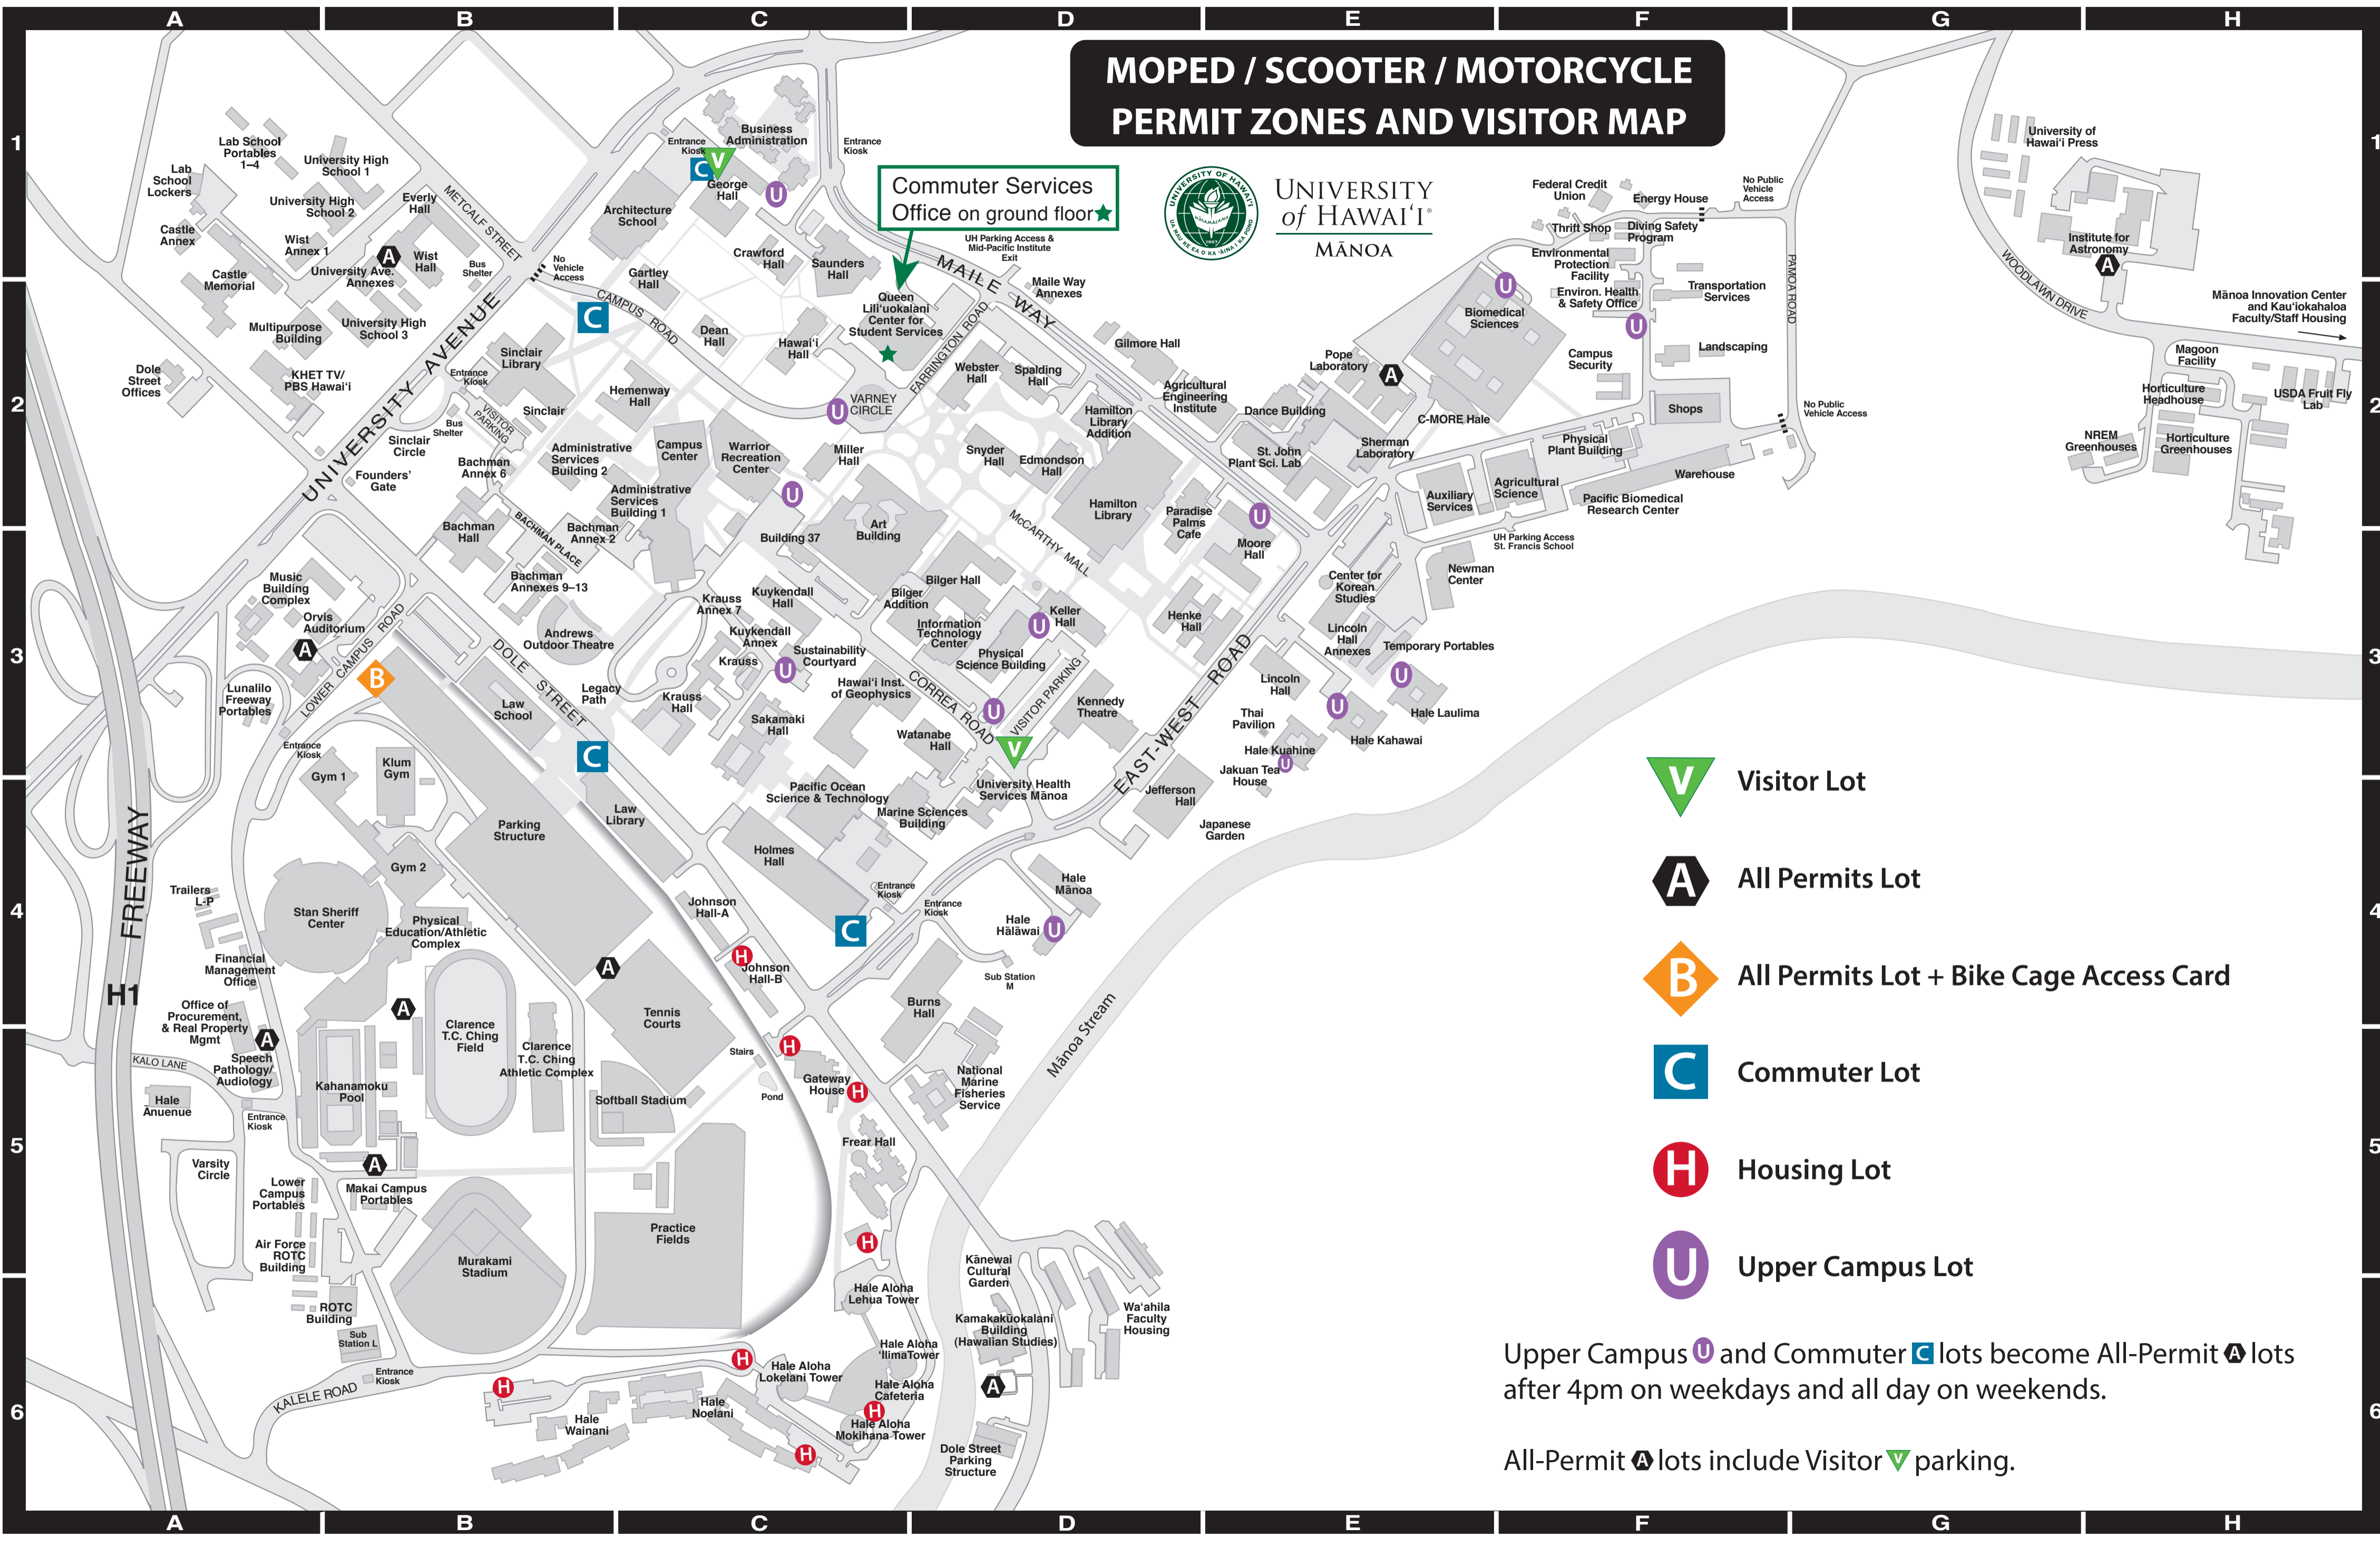

MOPED / SCOOTER / MOTORCYCLE PERMIT ZONES AND VISITOR MAP

UNIVERSITY OF HAWAII
MĀNOA

Commuter Services Office on ground floor

-  Visitor Lot
-  All Permits Lot
-  All Permits Lot + Bike Cage Access Card
-  Commuter Lot
-  Housing Lot
-  Upper Campus Lot

Upper Campus  and Commuter  lots become All-Permit  lots after 4pm on weekdays and all day on weekends.

All-Permit  lots include Visitor  parking.