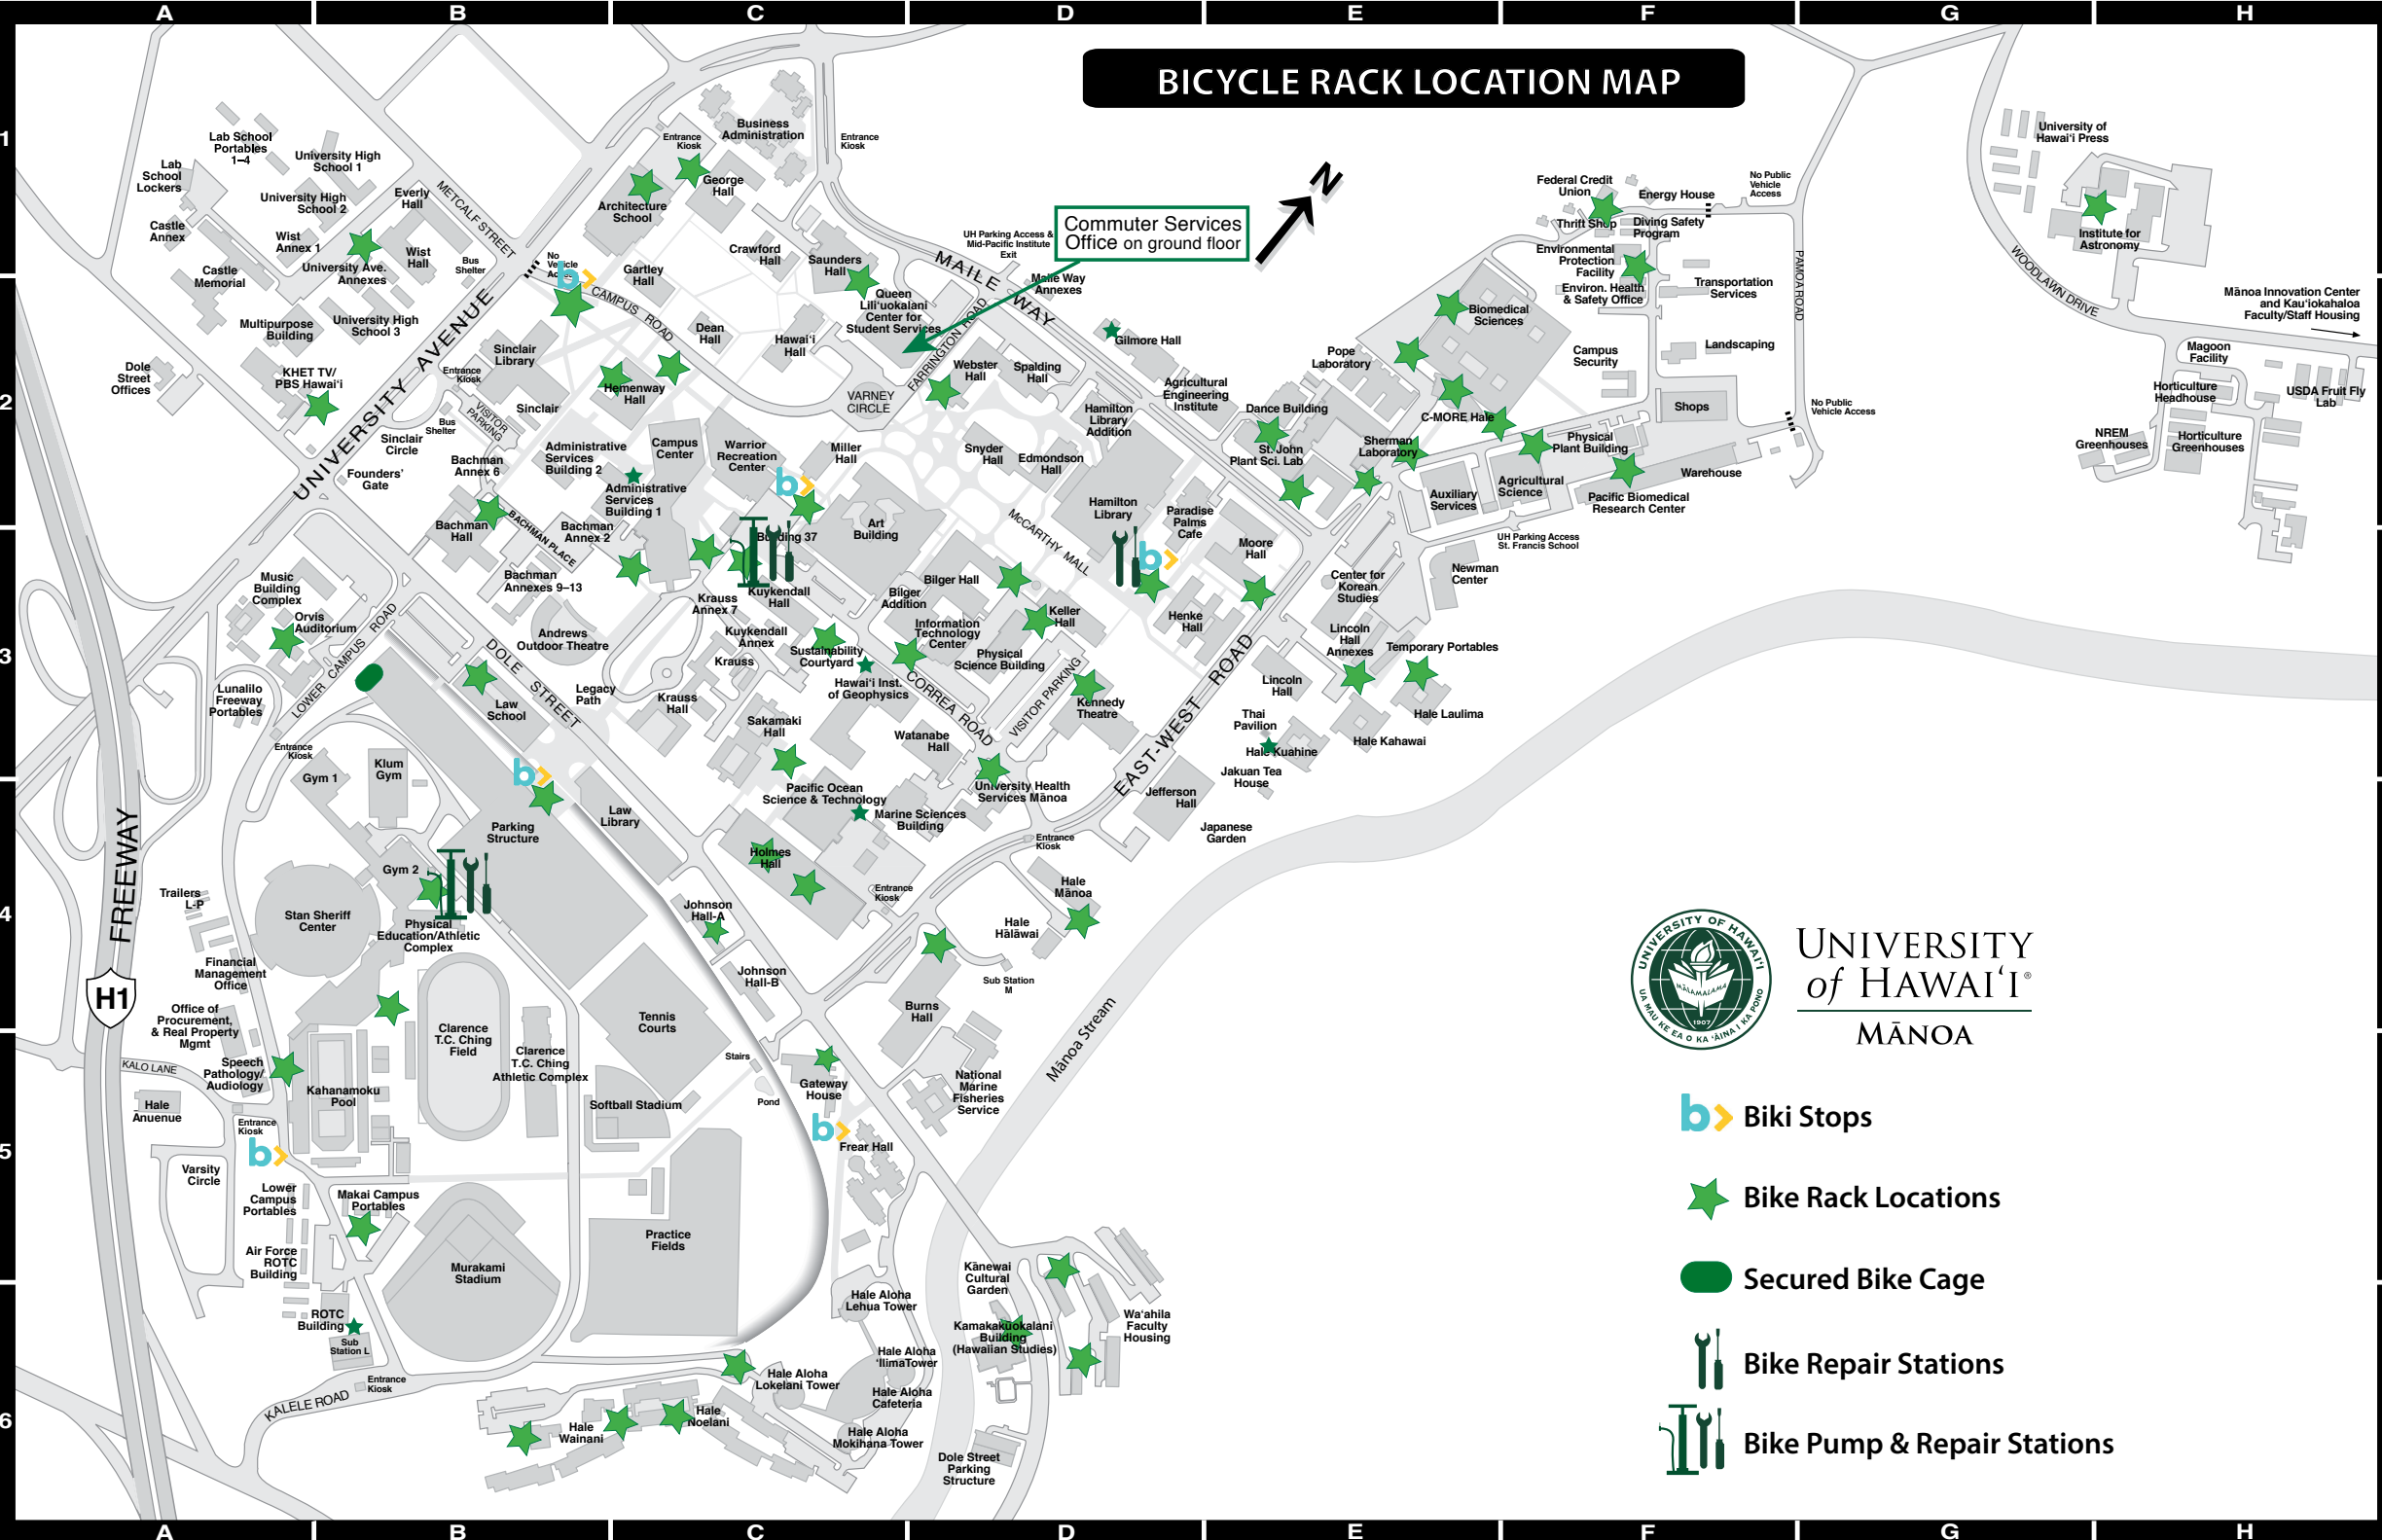

BICYCLE RACK LOCATION MAP

Commuter Services Office on ground floor

UNIVERSITY
of HAWAII®
MĀNOA

-  Biki Stops
-  Bike Rack Locations
-  Secured Bike Cage
-  Bike Repair Stations
-  Bike Pump & Repair Stations