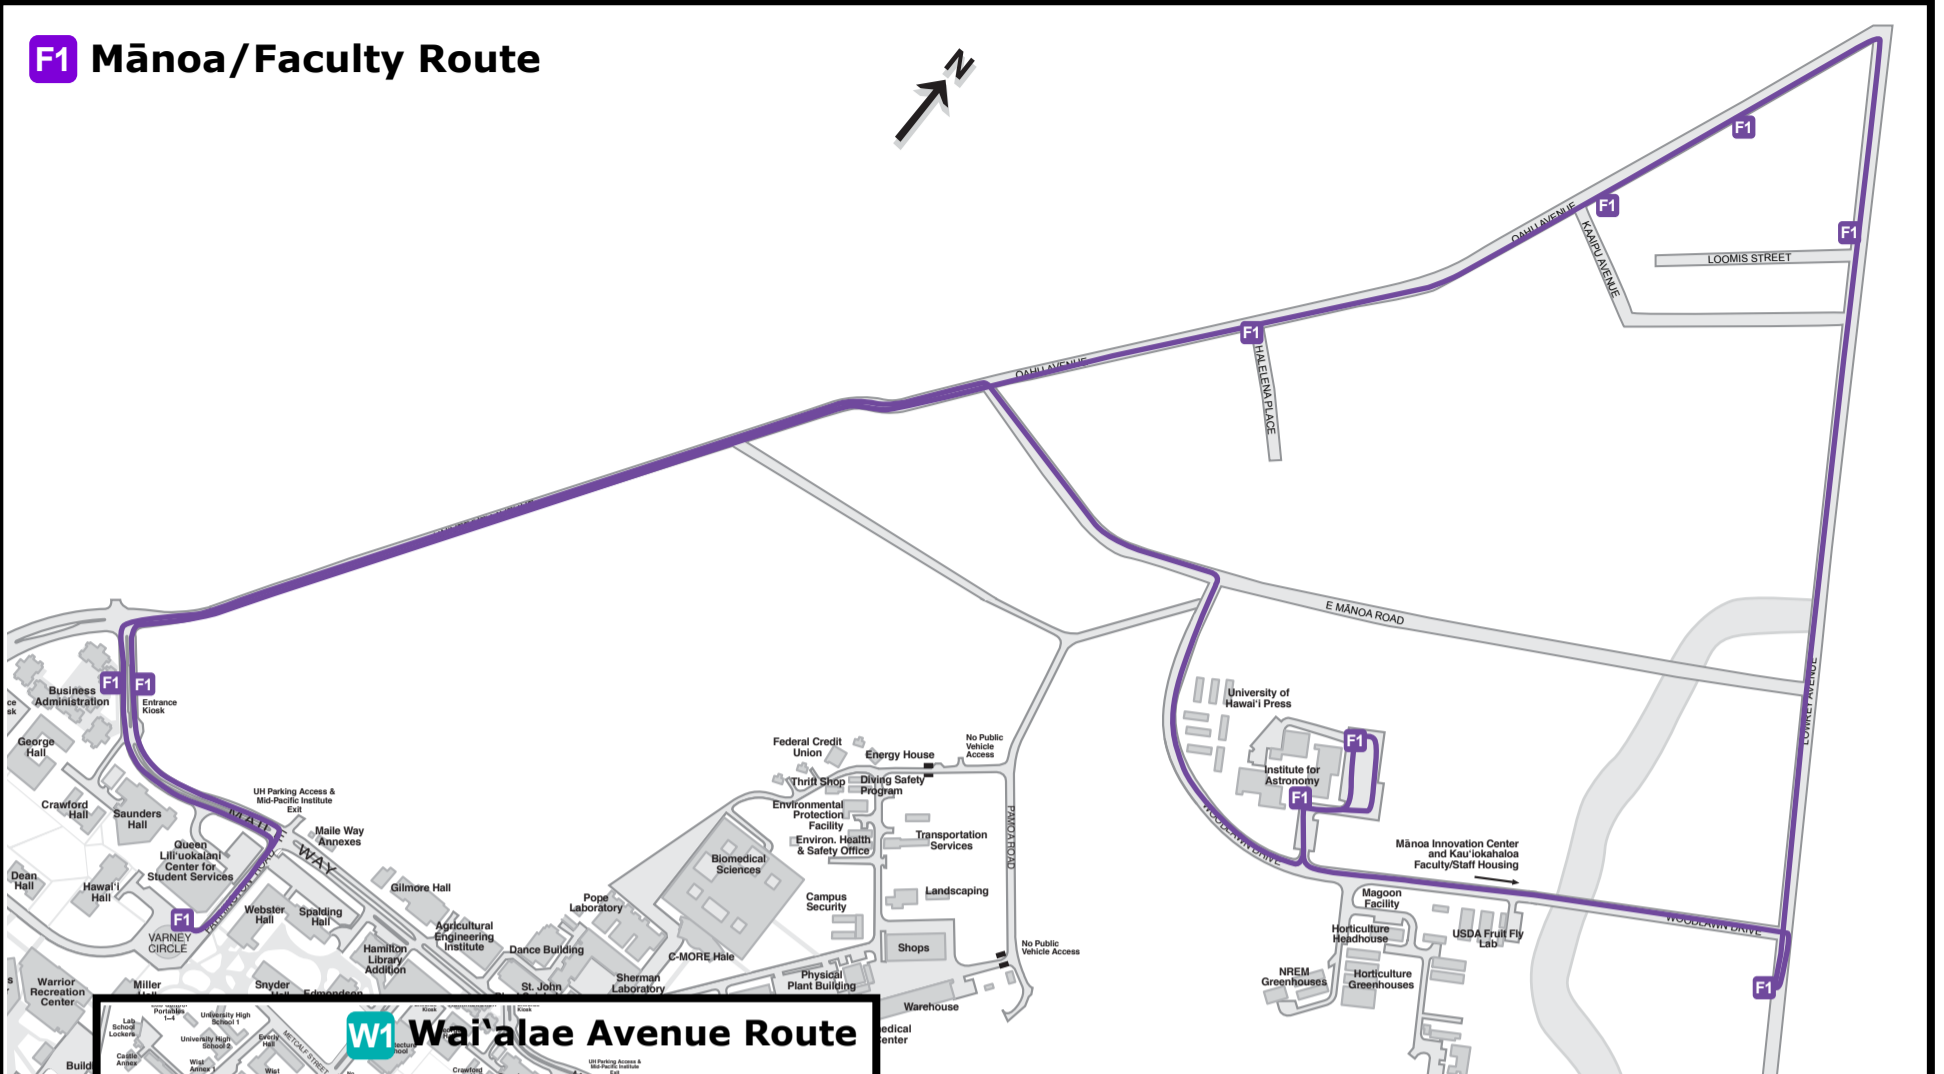

M1 Makiki Route

F1 Mānoa/Faculty Route

W1 Wai'aleale Avenue Route

JM1 JCC/Mō'ili'ili Route

- E1** Student Housing Express 1 Route
- E2** Student Housing Express 2 Route
- H1** Hawaiian Studies Express Route
- N1** Night Shuttle Route