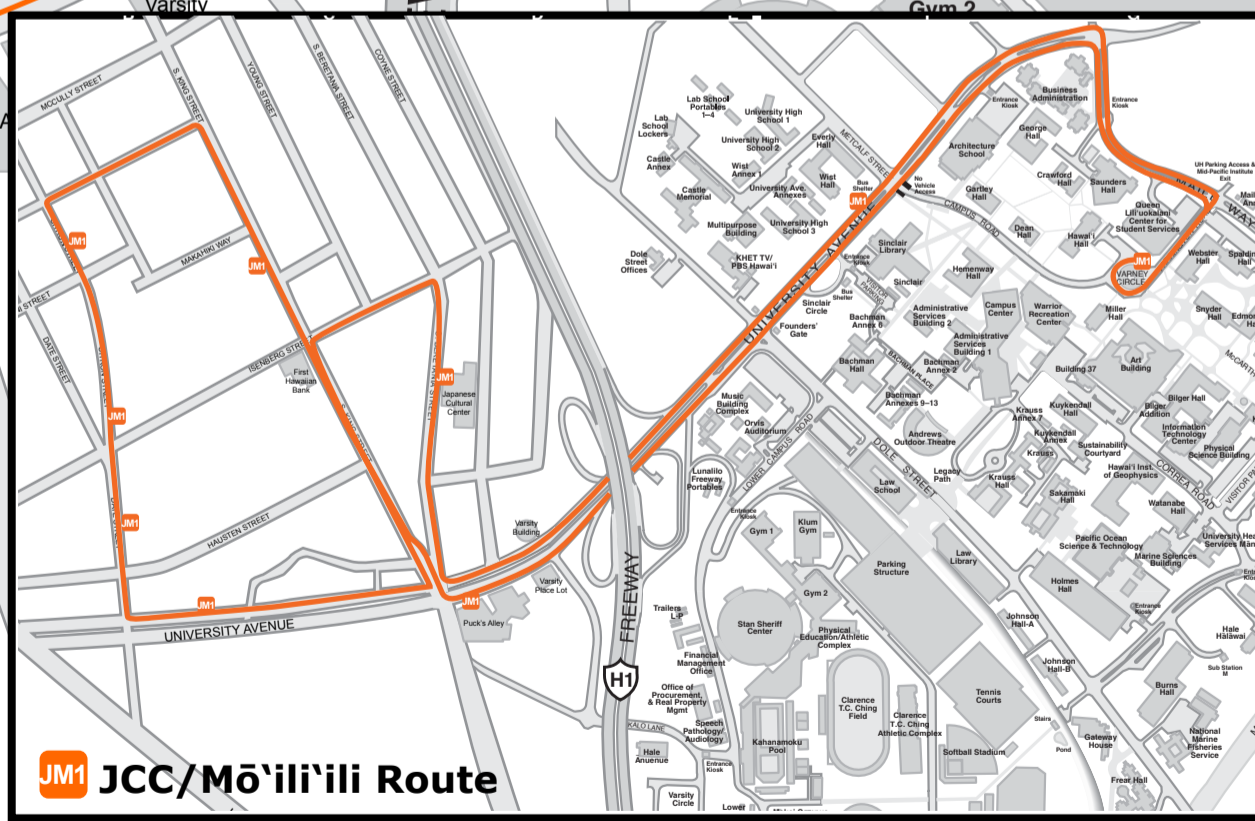

M1 Makiki Route

F1 Mānoa/Faculty Route

W1 Wai'aleale Avenue Route

JM1 JCC/Mō'ili'ili Route

- E1** Student Housing Express 1 Route
- E2** Student Housing Express 2 Route
- H1** Hawaiian Studies Express Route
- N1** Night Shuttle Route