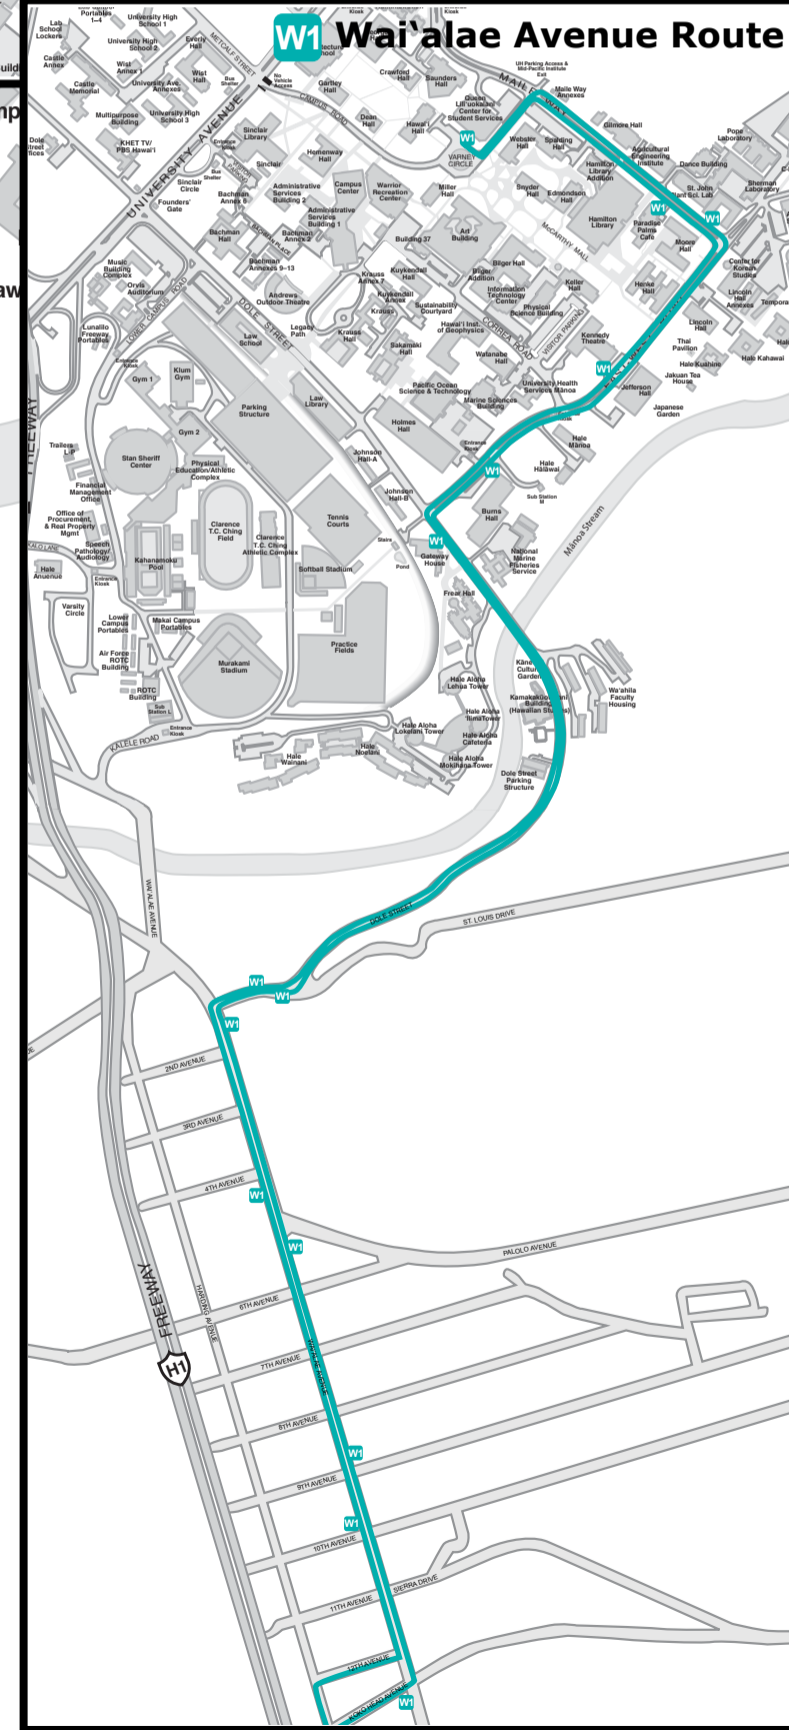

M1 Makiki Route

F1 Mānoa/Faculty Route

W1 Wai'aleale Avenue Route

JM1 JCC/Mō'ili'ili Route

- E1** Student Housing Express 1 Route
- E2** Student Housing Express 2 Route
- H1** Hawaiian Studies Express Route
- N1** Night Shuttle Route